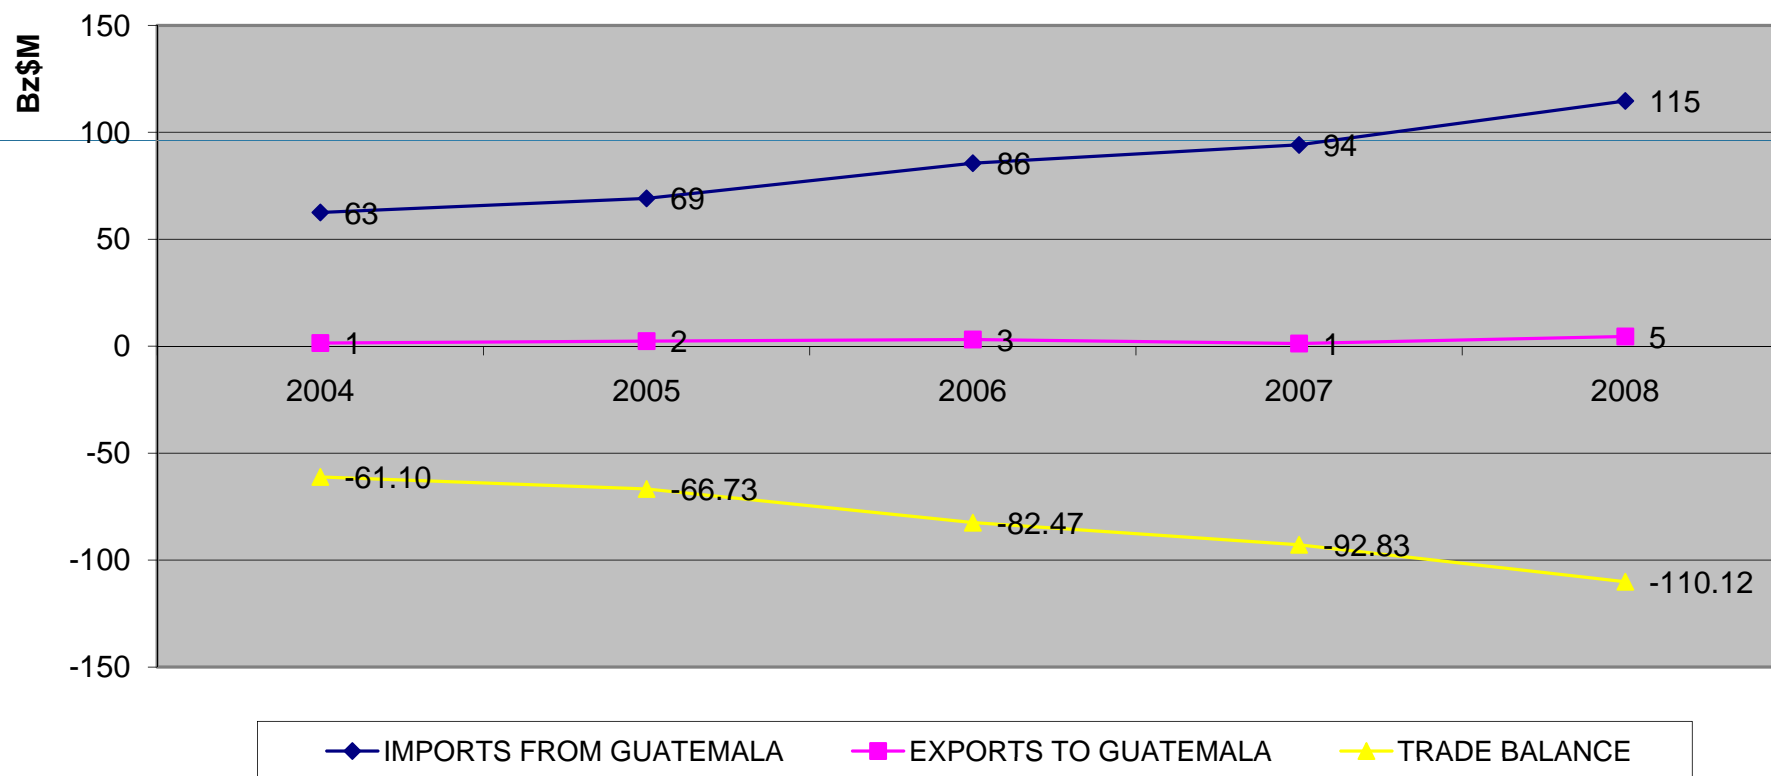

	2004	2005	2006	2007	2008
BELIZE'S EXPORTS TO GUATEMALA	1,451,692	2,389,700	3,105,535	1,292,749	4,567,898
BELIZE'S IMPORTS FROM GUATEMALA	62,552,282	69,120,316	85,579,298	94,124,540	114,686,637

TRADE BALANCE

Source: Directorate for Foreign Trade